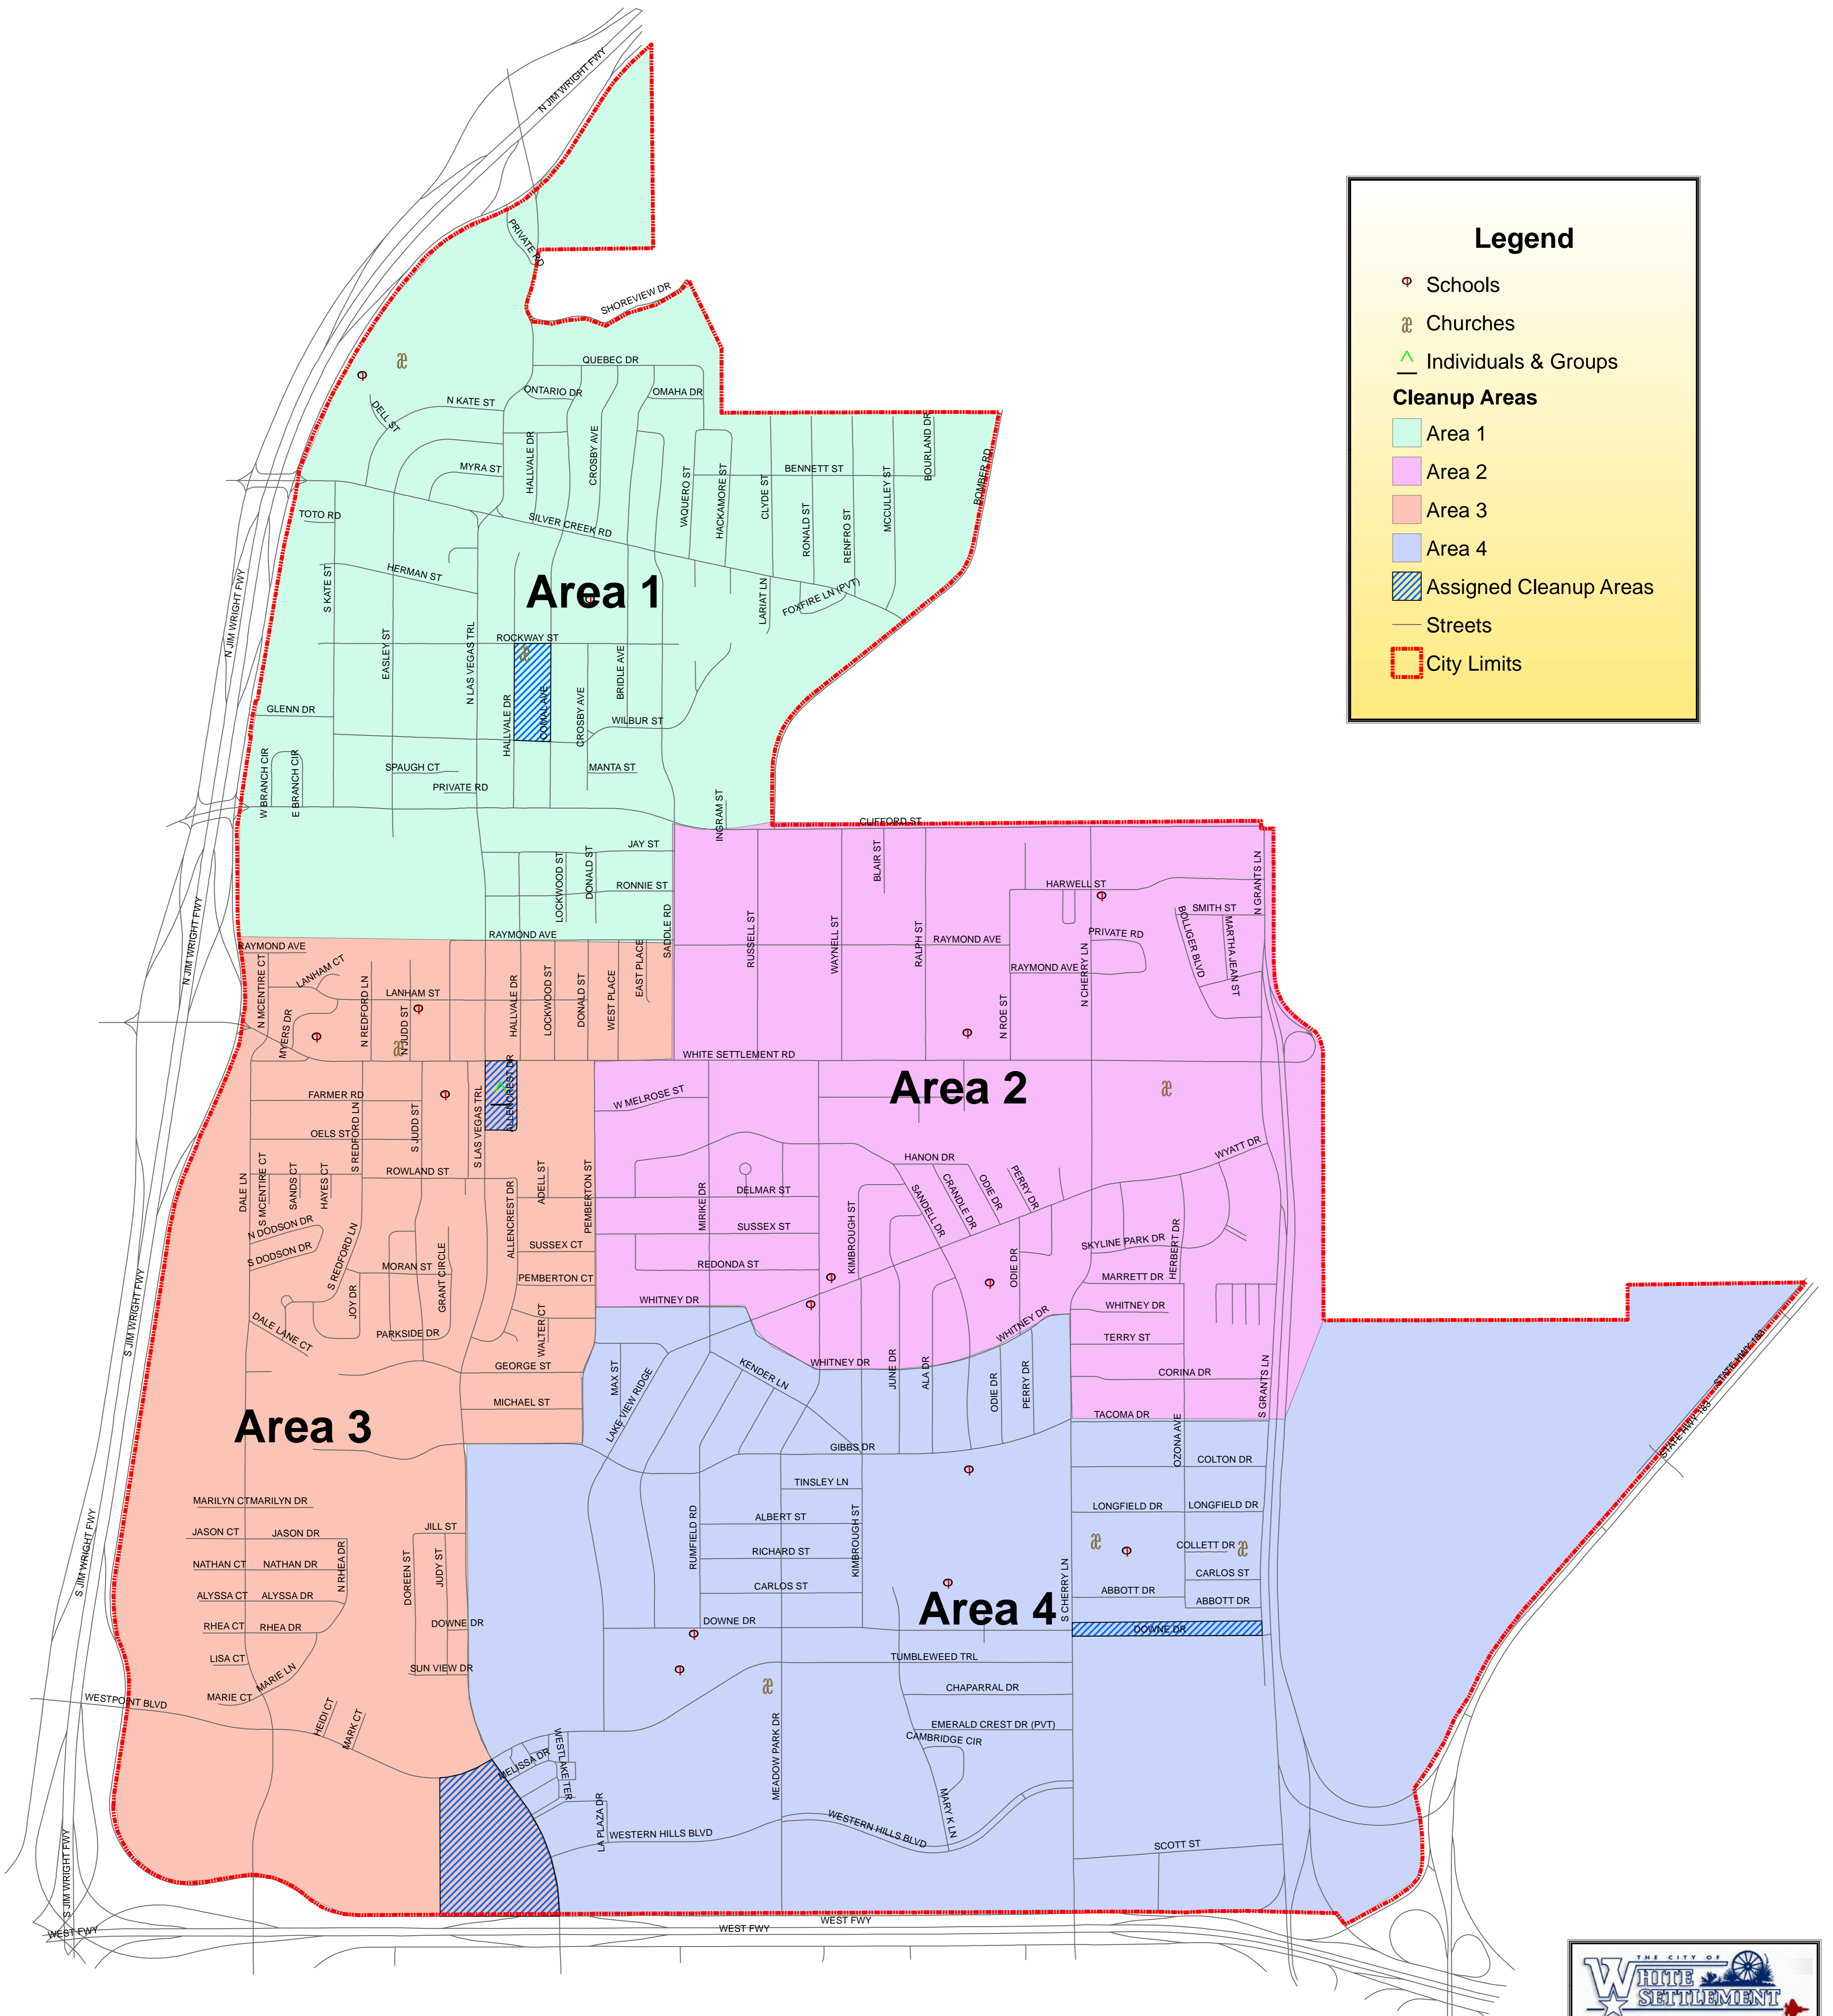

City of White Settlement

*Let's Keep White Settlement "Bright"
Pick up Trash with the City Manager*

Geographic Information Systems Division

Created : April 10, 2007
Revised : May 3, 2007

Disclaimer: This Map was prepared by the City of White Settlement GIS Division and as such there is no guarantee as to the accuracy of any features on this map and no responsibility is assumed therein.