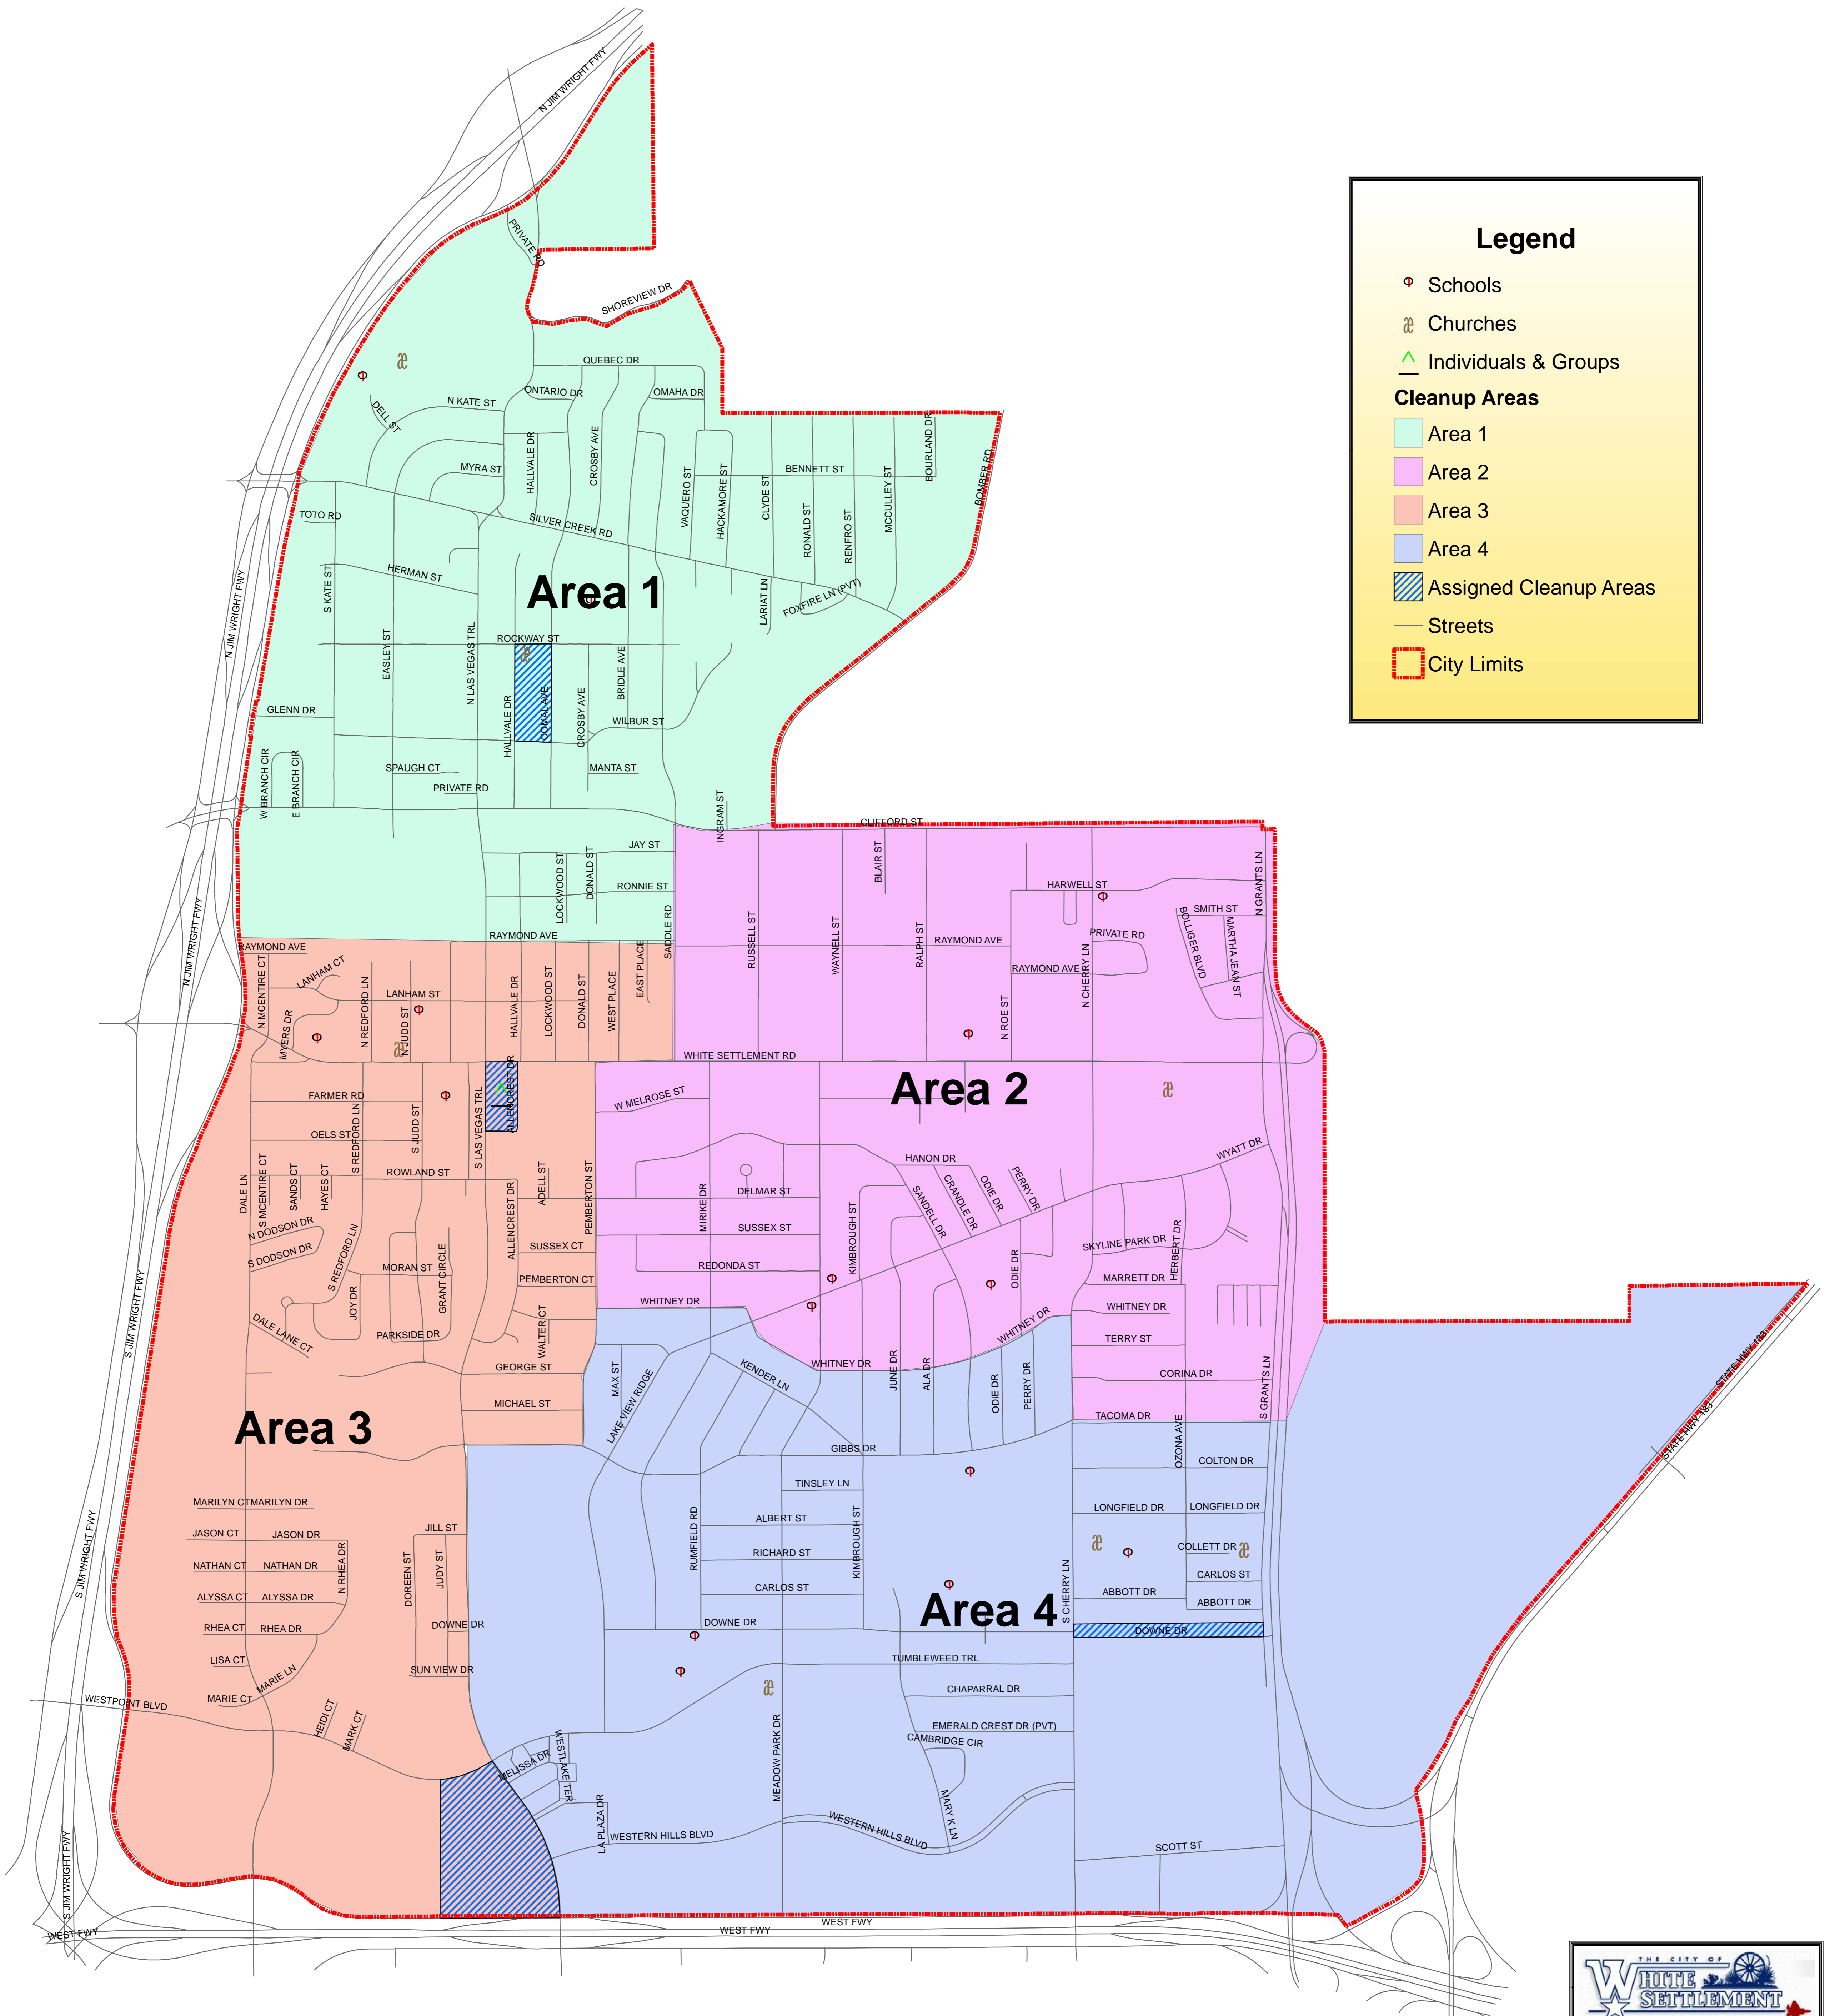

City of White Settlement

*Let's Keep White Settlement "Bright"
Pick up Trash with the City Manager*

Geographic Information Systems Division

Created : April 10, 2007
Revised : May 3, 2007

Disclaimer: This Map was prepared by the City of White Settlement GIS Division and as such there is no guarantee as to the accuracy of any features on this map and no responsibility is assumed therein.