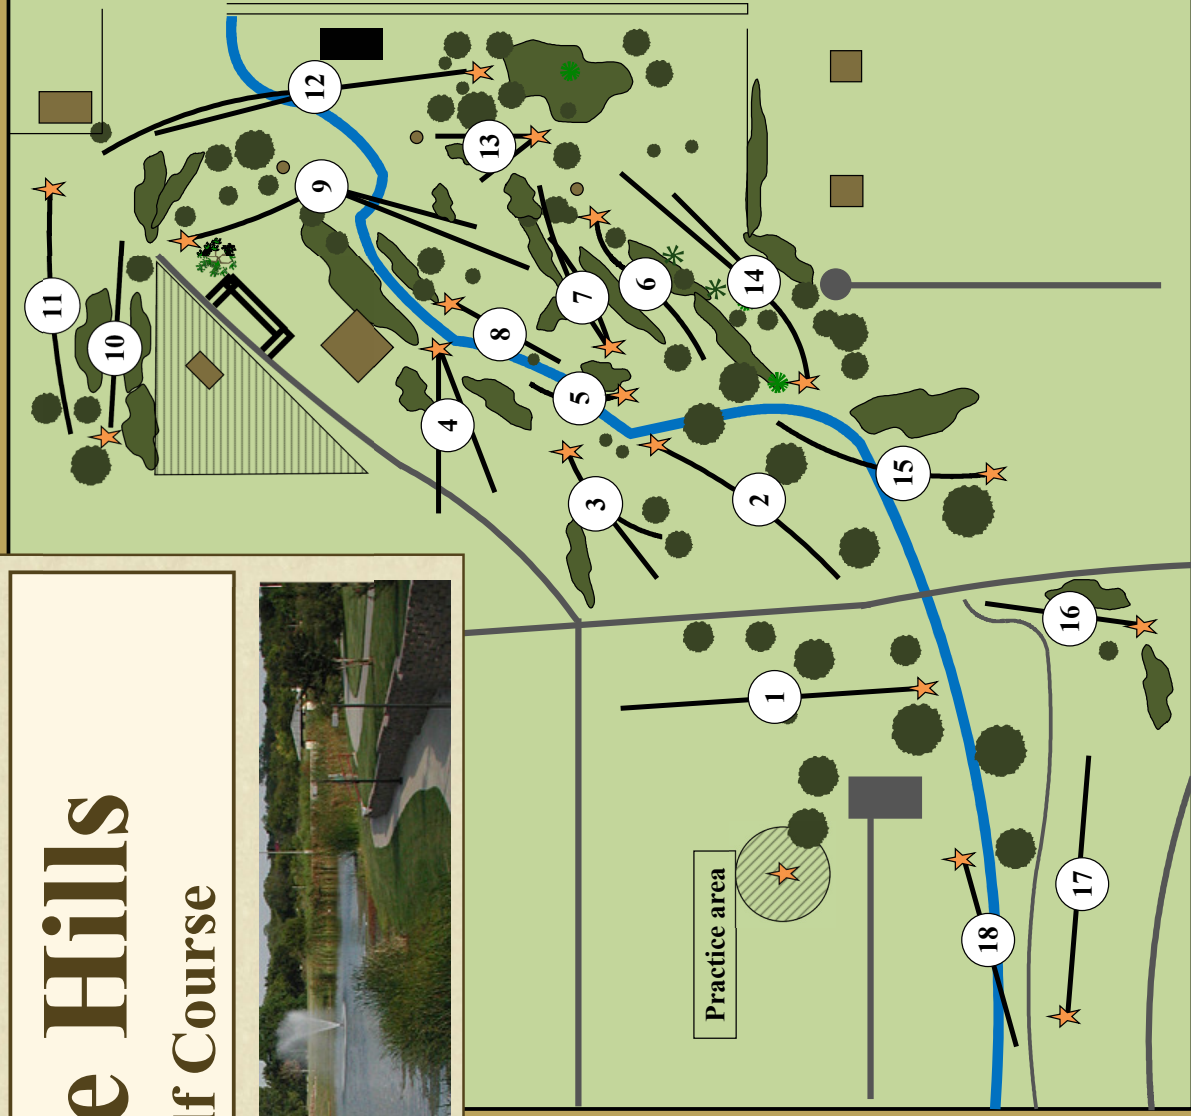

Saddle Hills

Disc Golf Course

	White	Yellow	White	Yellow
1	305'	340'	10 265'	340'
2	280'	320'	11 275'	315'
3	190'	235'	12 480'	510'
4	260'	295'	13 150'	180'
5	175'		14 435'	505'
6	155'	255'	15 230'	265'
7	165'	335'	16 210'	280'
8	270'	310'	17 305'	360'
9	460'	535'	18 255'	315'

Course design by Brandon Melton